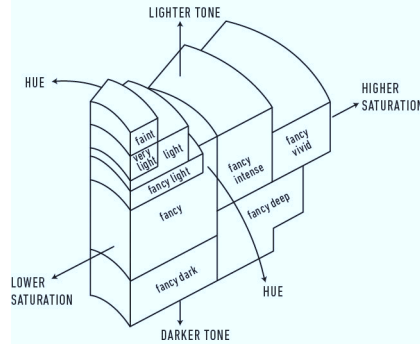

GIA COLORED DIAMOND REPORT

August 8, 2017
 Report Type Identification and Origin Report
 GIA Report Number 2181576799
 Shape and Cutting Style Cushion Brilliant
 Measurements 3.11 x 2.89 x 1.61 mm
 Carat Weight 0.12 carat
 Color Grade Fancy Blue-Green
 Color Origin Natural
 Color Distribution Even

ADDITIONAL INFORMATION

GIA COLORED
DIAMOND
SCALE

Illustration of GIA fancy color grade interrelationships

The results documented in this report refer only to the diamond described, and were obtained using the techniques and equipment used by GIA at the time of examination. This report is not a guarantee or valuation. For additional information and important limitations and disclaimers, please see www.gia.edu/terms or call +1 800 421 7250 or +1 760 603 4500. ©2014 Gemological Institute of America, Inc.