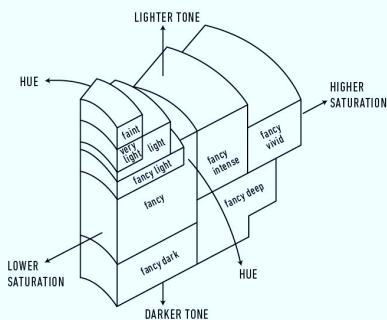

GIA COLORED DIAMOND REPORT

November 30, 2016
 Report TypeGrading Report
 GIA Report Number 5243152697
 Shape and Cutting Style Cut-Cornered Rectangular Modified Brilliant
 Measurements 5.37 x 4.25 x 2.79 mm
 Carat Weight 0.58 carat
 Color Grade Fancy Intense Greenish Yellow
 Color Origin Natural
 Color Distribution Even
 Clarity Grade SI1
 Proportions:

Profile not to actual proportions

Polish Excellent
 Symmetry Very Good
 Fluorescence Strong Yellow
 Inscription(s): GIA 5243152697
 Comments: Internal graining is not shown.

ADDITIONAL INFORMATION

GIA COLORED DIAMOND SCALE

Illustration of GIA fancy color grade interrelationships

GIA CLARITY SCALE

	FLAWLESS
	INTERNALLY FLAWLESS
VERY VERY SLIGHTLY INCLUDED	VVS ₁
	VVS ₂
VERY SLIGHTLY INCLUDED	VS ₁
	VS ₂
SLIGHTLY INCLUDED	SI ₁
	SI ₂
INCLUDED	I ₁
	I ₂
	I ₃

CLARITY CHARACTERISTICS

KEY TO SYMBOLS*

- Crystal
- ∖ Needle
- ∧ Natural
- ∧ Extra Facet

* Red symbols denote internal characteristics (inclusions). Green or black symbols denote external characteristics (blemishes). Diagram is an approximate representation of the diamond, and symbols shown indicate type, position, and approximate size of clarity characteristics. All clarity characteristics may not be shown. Details of finish are not shown.