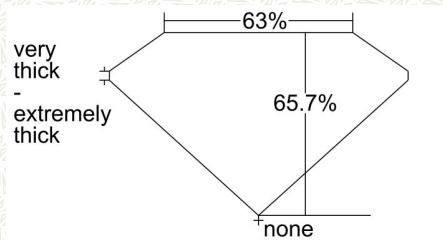

GIA COLORED DIAMOND REPORT

November 30, 2016
 Report TypeGrading Report
 GIA Report Number 5243152697
 Shape and Cutting Style Cut-Cornered Rectangular Modified Brilliant
 Measurements 5.37 x 4.25 x 2.79 mm
 Carat Weight 0.58 carat
 Color Grade Fancy Intense Greenish Yellow
 Color Origin Natural
 Color Distribution Even
 Clarity Grade SI1
 Proportions:

Profile not to actual proportions

Polish Excellent
 Symmetry Very Good
 Fluorescence Strong Yellow
 Inscription(s): GIA 5243152697
 Comments: Internal graining is not shown.

ADDITIONAL INFORMATION

GIA COLORED DIAMOND SCALE

Illustration of GIA fancy color grade interrelationships

GIA CLARITY SCALE

	FLAWLESS
	INTERNALLY FLAWLESS
VERY VERY SLIGHTLY INCLUDED	VVS ₁
	VVS ₂
VERY SLIGHTLY INCLUDED	VS ₁
	VS ₂
SLIGHTLY INCLUDED	SI ₁
	SI ₂
INCLUDED	I ₁
	I ₂
	I ₃

CLARITY CHARACTERISTICS

KEY TO SYMBOLS*

- Crystal
- ∖ Needle
- ∧ Natural
- ∧ Extra Facet

* Red symbols denote internal characteristics (inclusions). Green or black symbols denote external characteristics (blemishes). Diagram is an approximate representation of the diamond, and symbols shown indicate type, position, and approximate size of clarity characteristics. All clarity characteristics may not be shown. Details of finish are not shown.